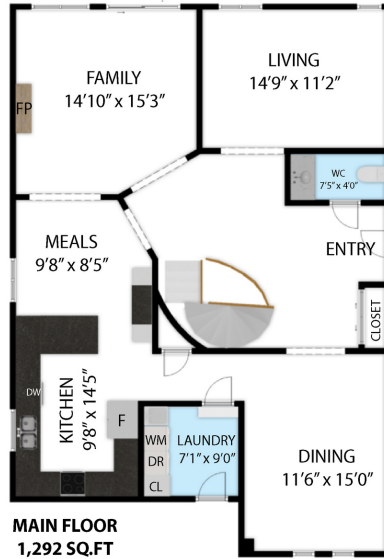

MARY TAYLOR

REAL ESTATE