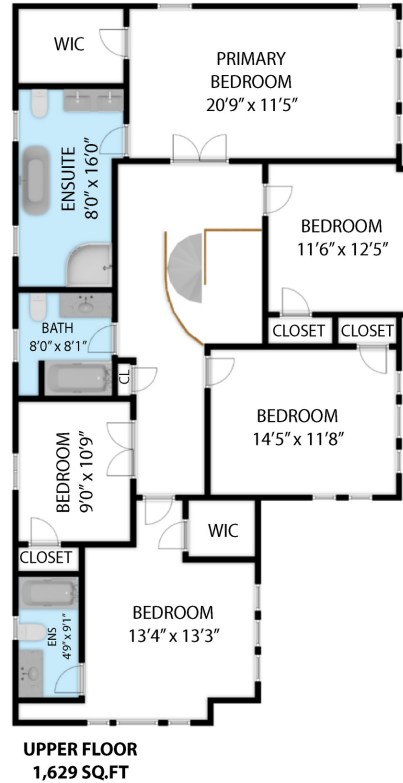

MARY TAYLOR

REAL ESTATE