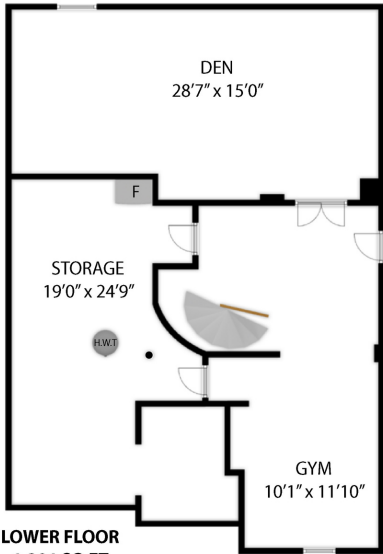

MARY TAYLOR

REAL ESTATE