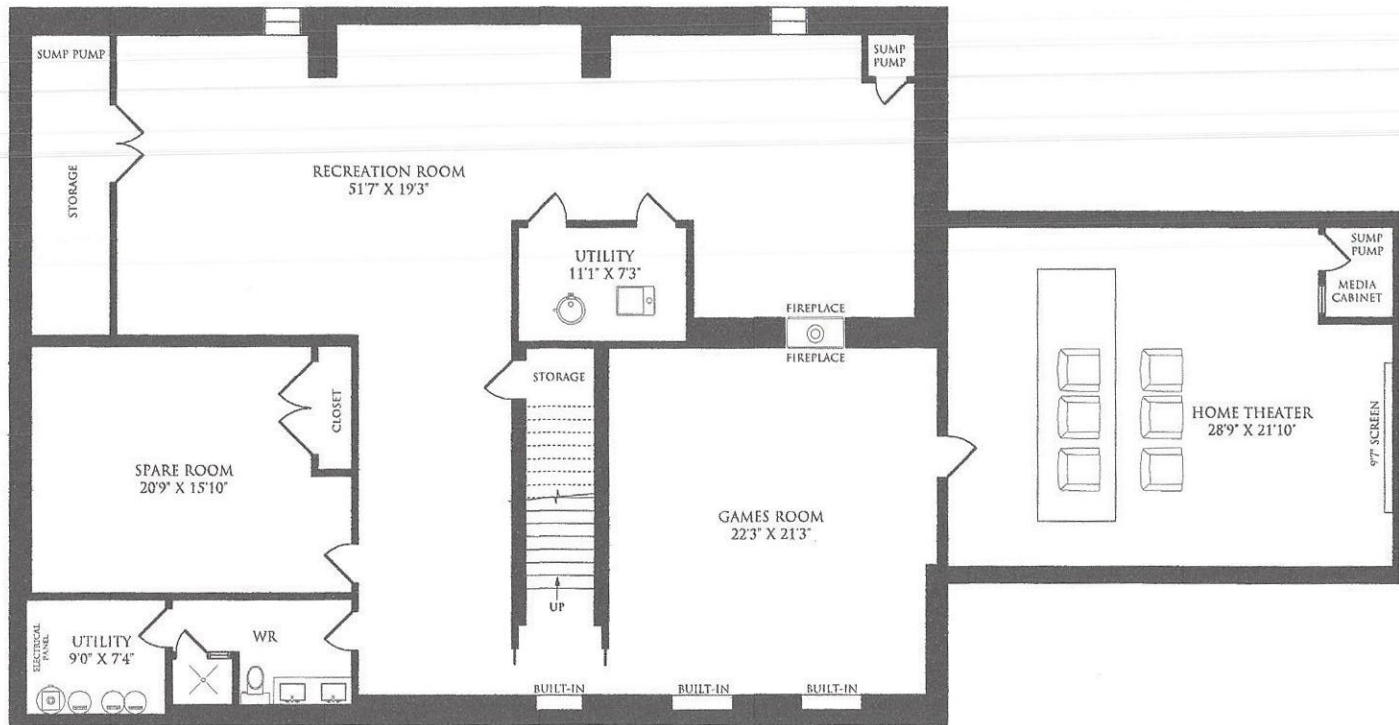

# 5455 WALKERS LINE, BURLINGTON

LOWER LEVEL  
3498 SQUARE FEET